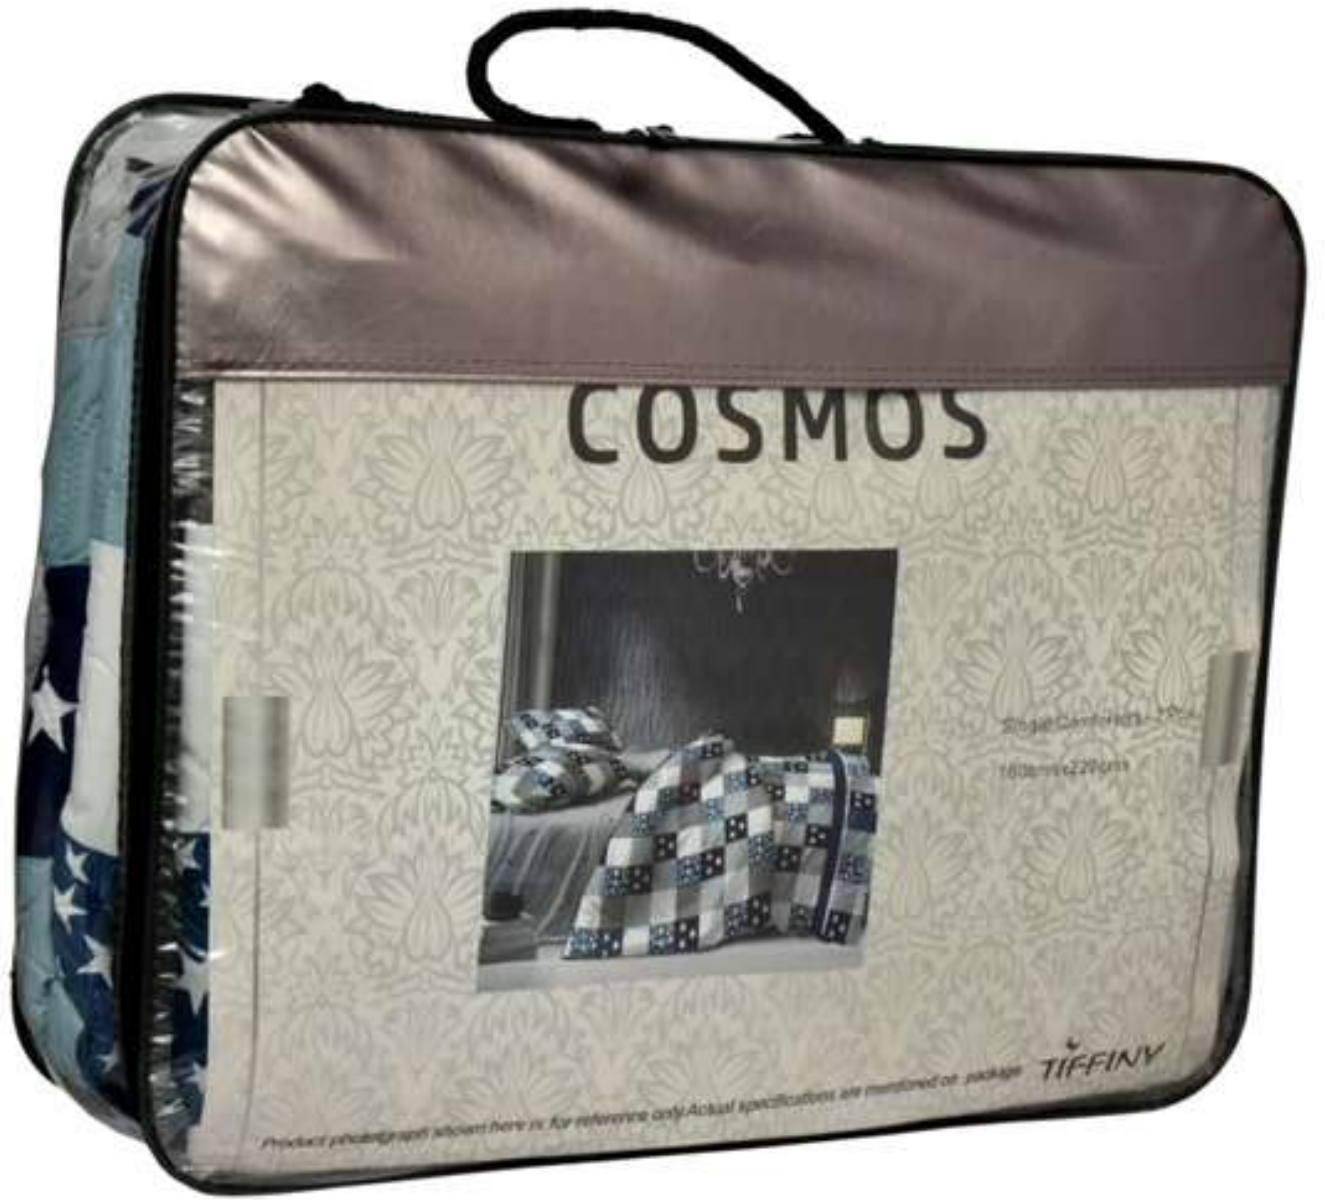

1 Comforter: 220x240cm

1 Bedsheet: 230x250cm

2 Pillow case: 46x69 + 5cm

TIFFINY
Home Textile

COSMOS

Single Coverlet - 120cm x 160cm (42 1/2 x 52 3/4 inches)

TIFFINY

Product photographs shown here are for reference only. Actual specifications are mentioned on package

2- Quilt Cover S/S
Size 200 CMS x 180 CMS

Woolen Blanket Set

1 No. Quilt Cover Double Bed

1 No. Quilt Cover Single Bed

TIFFINY
Wrap colourful dreams...

LARGE

ZIFFINY
LOTUS

TERRY WATERPROOF FITTED
MATTRESS
PROTECTOR

Size: 180x200+30cm

Waterproof fitted terry protector covers the top of your mattress and offers the best in health benefits, providing extra softness, protection, all-weather beds and sleep. Waterproof is perfect for kids and adults from protecting the mattress cover while still allowing your mattress to breathe. The breathable, hypo-allergenic beds lead and maintain a comfortable sleeping temperature.

Product Name: Ziffiny Lotus
Product Code: ZIFFINY LOTUS
Product Size: 180x200+30cm

Product Name: Ziffiny Lotus
Product Code: ZIFFINY LOTUS
Product Size: 180x200+30cm

EMERALD

Our Other Products: - MAJESTY, DESIRE, BLUEBELL, DIWAN